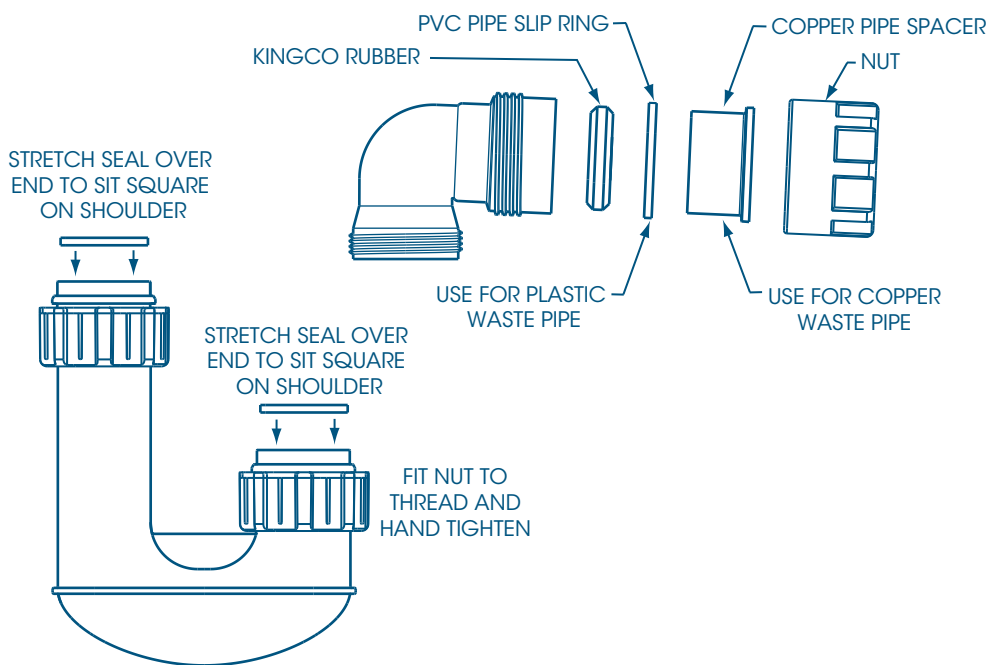

Caroma[®]

40mm P TRAP

AS2887
WMKT25463

GWA *Smarter Solutions*

Caroma®

40mm P TRAP

All Caroma trap fittings are designed and made to exceed Australian Standard specifications. Certain sizes of fittings are not permitted in various States. Please check with your Water Board concerning local regulations.