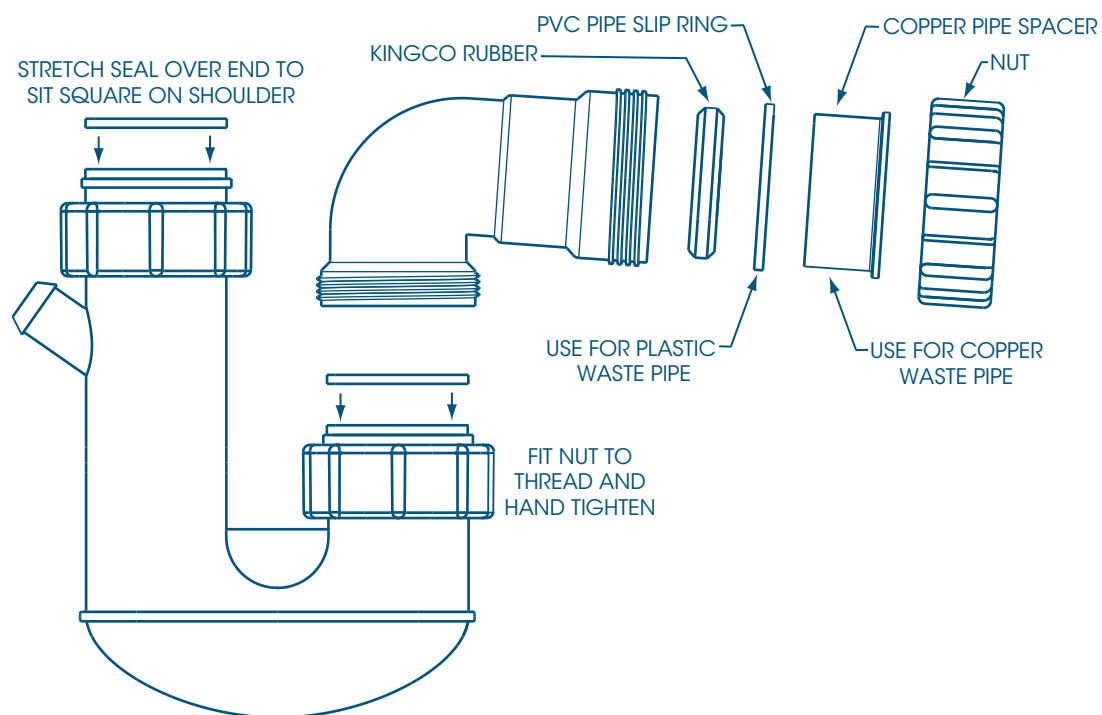

Caroma®

50mm P TRAP WITH DISHWASHER CONNECTION

AS2887
WMKT25463

GWA *Smarter Solutions*

Caroma®

50mm P TRAP WITH DISHWASHER CONNECTION

All Caroma trap fittings are designed and made to exceed Australian Standard specifications. Certain sizes of fittings are not permitted in various States. Please check with your Water Board concerning local regulations.