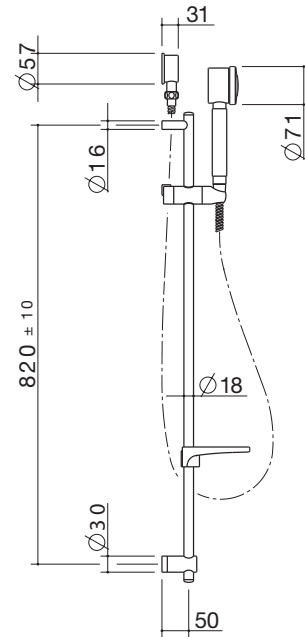

Liano Mystic

Rail Shower

Liano Rail Shower

Product Code: 91014C3A

- WELS 3 star rated, 9L/min
- Height adjustable
- Four spray options
- Matching Caroma Liano tapware and mixer ranges

Mystic Rail Shower

Product Code: 91013C3A

- WELS 3 star rated, 9L/min
- Height adjustable
- Five spray options