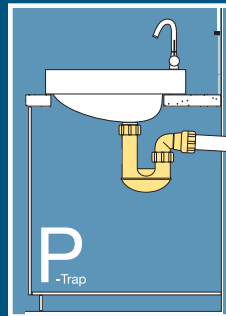

Caroma[®]

40mm P TRAP

102112

Label No 102510~A

 | GWA *Smarter Solutions*