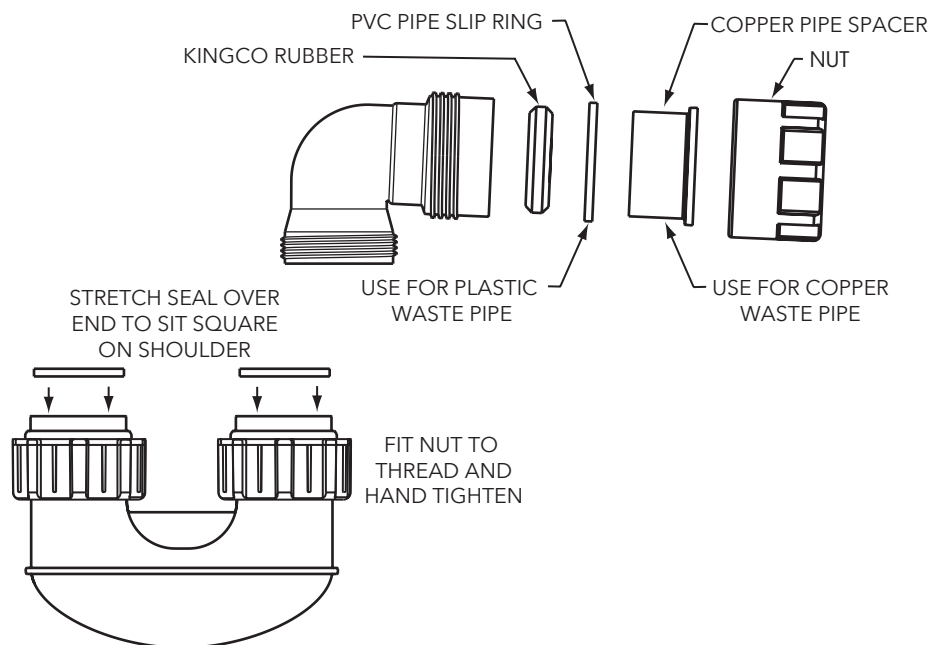

Installation Instructions

Product No: 102115

CAROMA

Made For Life

40mm Short Inlet P Trap

All Caroma trap fittings are designed and made to exceed Australian Standard specifications. Certain sizes of fittings are not permitted in various States. Please check with your Water Board concerning local regulations.