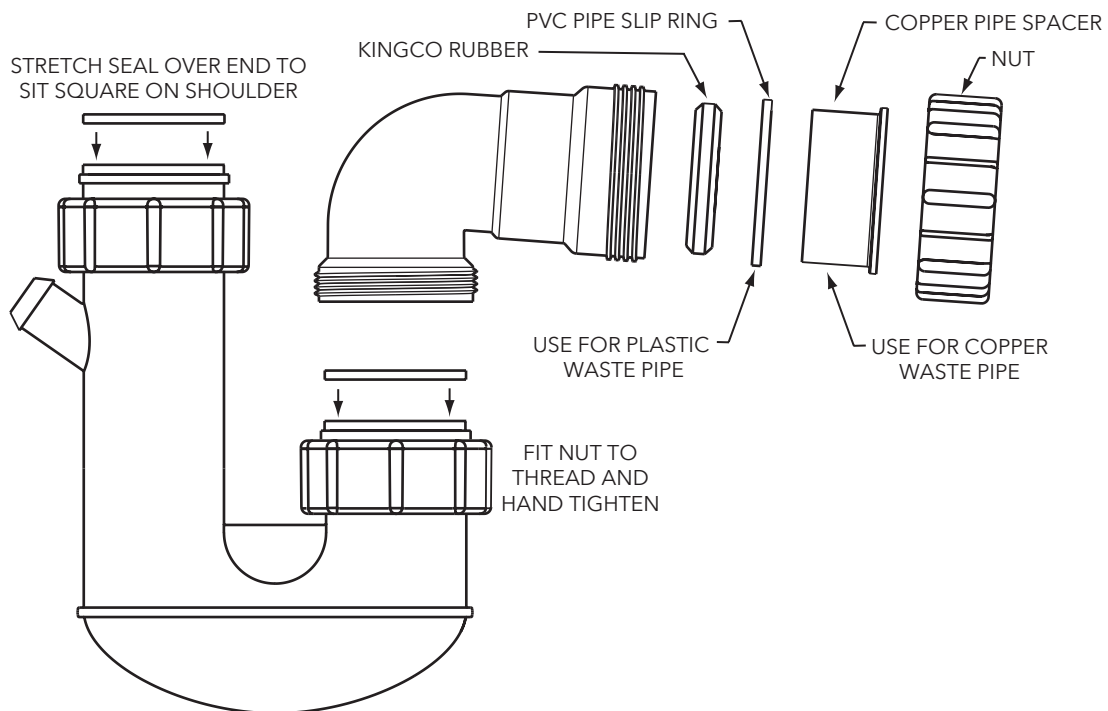

### 50mm P Trap with Dishwasher Connection

All Caroma trap fittings are designed and made to exceed Australian Standard specifications. Certain sizes of fittings are not permitted in various States. Please check with your Water Board concerning local regulations.